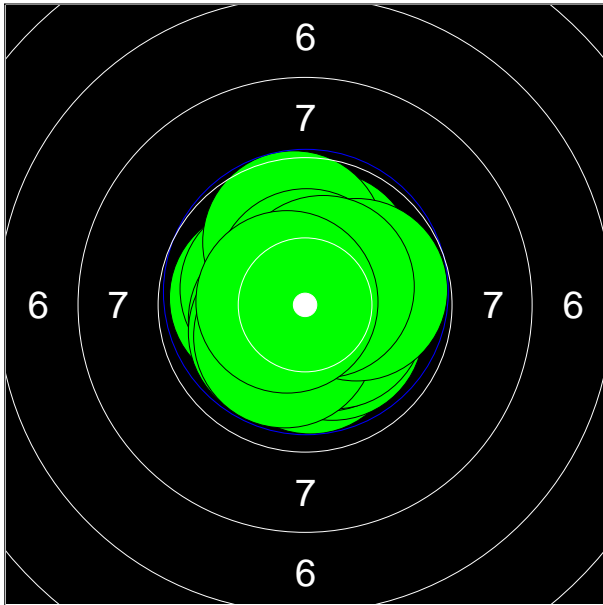

*Speed of bullet [m/s]

Megalink - Ballistic test

Lane: 144 Card: 57 Series: 0

ZIA R&P

CENTER-X 604831

Number of shots: 20
 Gauge: 5.6 mm
 Width: 9.0 mm
 Height: 8.6 mm
 Group diameter: 9.6 mm
 Average Radius: 0.9 mm
 Average bullet speed: *
 Bullet speed standard deviation: *

*Speed of bullet [m/s]

Megalink - Ballistic test

Lane: 144 Card: 57 Series: 0

ZIA R&P

CENTER-X 604831

Number of shots: 42
 Gauge: 5.6 mm
 Width: 9.0 mm
 Height: 11.0 mm
 Group diameter: 11.1 mm
 Average Radius: 1.1 mm
 Average bullet speed: *
 Bullet speed standard deviation: *

Shot	X [mm]	Y [mm]	Speed*	Value
1	-0.07	-1.19	na	10.5x
2	-1.44	-0.68	na	10.3x
3	-0.56	-0.90	na	10.5x
4	-0.60	-0.17	na	10.7x
5	0.72	-1.56	na	10.2
6	-0.86	-0.60	na	10.5x
7	-0.43	-0.29	na	10.7x
8	-1.09	-0.76	na	10.4x
9	-1.99	-0.43	na	10.1
10	-0.75	-0.74	na	10.5x
11	-0.04	-0.97	na	10.5x
12	-0.83	-1.02	na	10.4x
13	1.40	-2.52	na	9.8
14	-0.32	-1.22	na	10.4x
15	-0.49	0.13	na	10.7x
16	-0.41	0.28	na	10.7x
17	0.66	-0.66	na	10.6x
18	-0.84	0.51	na	10.5x
19	0.36	-0.50	na	10.7x
20	0.19	-0.06	na	10.9x
21	0.37	0.44	na	10.7x
22	-0.54	0.34	na	10.7x
23	0.87	0.90	na	10.4x
24	0.19	-0.04	na	10.9x
25	-0.27	-0.25	na	10.8x
26	-0.40	0.59	na	10.7x
27	1.11	-0.53	na	10.4x
28	0.87	0.59	na	10.5x
29	-0.45	1.43	na	10.3x
30	0.30	0.51	na	10.7x
31	-0.42	-0.81	na	10.6x
32	1.13	0.68	na	10.4x
33	0.19	0.90	na	10.6x
34	0.02	1.36	na	10.4x
35	0.86	-0.31	na	10.6x
36	0.94	1.02	na	10.4x
37	-0.27	0.52	na	10.7x
38	0.75	2.90	na	9.7
39	0.76	0.07	na	10.6x
40	-0.12	1.38	na	10.4x
Total				418

*Speed of bullet [m/s]

Megalink - Ballistic test

Lane: 144 Card: 59 Series: 0

ZIA R&P

Eley Match (Black) 116-04277

Number of shots: 20
 Gauge: 5.6 mm
 Width: 8.5 mm
 Height: 8.7 mm
 Group diameter: 8.7 mm
 Average Radius: 1.0 mm
 Average bullet speed: *
 Bullet speed standard deviation: *