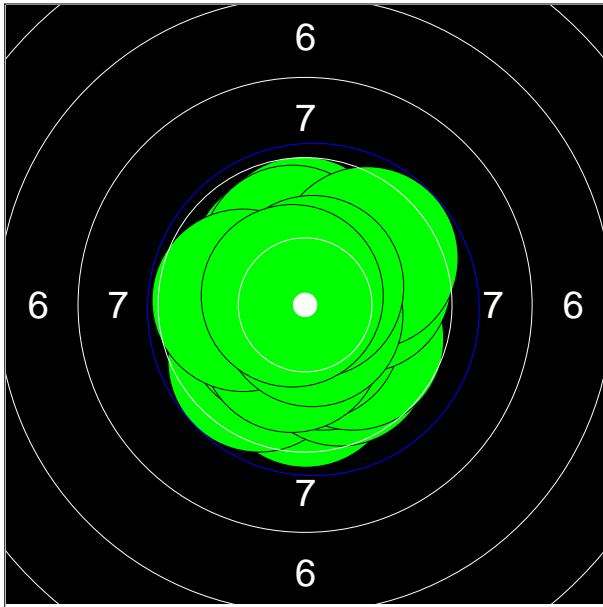

*Speed of bullet [m/s]

Megalink - Ballistic test

Lane: 144 Card: 58 Series: 0

ZIA R&P

RWS R50 53-7HI-782

Number of shots: 20
 Gauge: 5.6 mm
 Width: 8.1 mm
 Height: 8.8 mm
 Group diameter: 8.8 mm
 Average Radius: 1.0 mm
 Average bullet speed: *
 Bullet speed standard deviation: *

Shot	X [mm]	Y [mm]	Speed*	Value
1	0.61	1.00	na	10.5x
2	-0.55	0.76	na	10.6x
3	0.25	0.23	na	10.8x
4	0.27	0.85	na	10.6x
5	-0.80	-0.94	na	10.4x
6	0.81	0.43	na	10.6x
7	-0.21	-1.10	na	10.5x
8	-0.02	1.37	na	10.4x
9	0.20	-1.81	na	10.2
10	0.75	0.61	na	10.6x
11	-0.39	-0.17	na	10.8x
12	0.96	1.06	na	10.4x
13	-1.11	0.35	na	10.5x
14	-0.16	-0.19	na	10.8x
15	-1.21	-1.32	na	10.2
16	-0.27	0.70	na	10.6x
17	1.24	-1.14	na	10.3x
18	-0.14	-0.09	na	10.9x
19	0.45	-0.26	na	10.7x
20	-0.67	-0.33	na	10.6x
Total				200

*Speed of bullet [m/s]

Megalink - Ballistic test

Lane: 144 Card: 58 Series: 0

ZIA R&P

RWS R50 53-7HI-782

Number of shots: 40
 Gauge: 5.6 mm
 Width: 9.4 mm
 Height: 9.5 mm
 Group diameter: 10.1 mm
 Average Radius: 1.1 mm
 Average bullet speed: *
 Bullet speed standard deviation: *