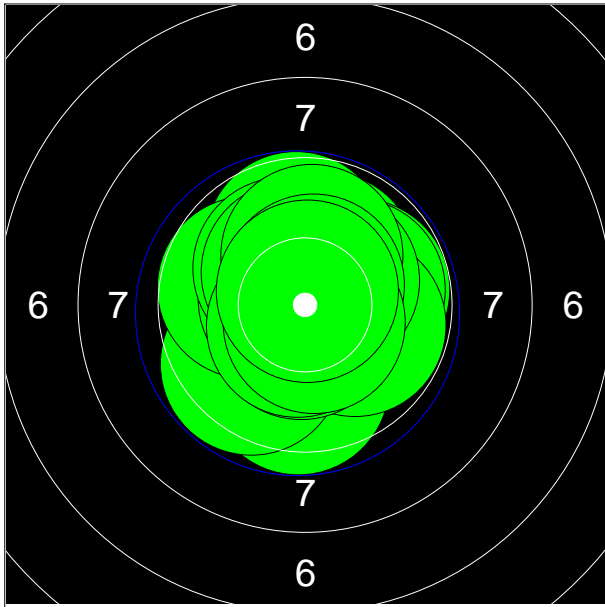

*Speed of bullet [m/s]

Megalink - Ballistic test

Lane: 144 Card: 59 Series: 0

ZIA R&P

Eley Match (Black) 116-04277

Number of shots: 20
 Gauge: 5.6 mm
 Width: 8.5 mm
 Height: 8.7 mm
 Group diameter: 8.7 mm
 Average Radius: 1.0 mm
 Average bullet speed: *
 Bullet speed standard deviation: *

Shot	X [mm]	Y [mm]	Speed*	Value
1	-0.54	0.31	na	10.7x
2	0.57	1.29	na	10.4x
3	-1.36	0.21	na	10.4x
4	0.47	-0.23	na	10.7x
5	0.65	-0.04	na	10.7x
6	-1.03	0.49	na	10.5x
7	-0.79	-0.46	na	10.6x
8	0.16	-1.14	na	10.5x
9	0.13	-0.43	na	10.8x
10	-0.34	1.91	na	10.1
11	-0.47	-0.41	na	10.7x
12	0.84	-0.73	na	10.5x
13	-0.77	-0.83	na	10.5x
14	0.04	0.77	na	10.6x
15	0.64	-0.46	na	10.6x
16	0.88	-0.40	na	10.6x
17	-0.63	-0.96	na	10.5x
18	1.57	0.47	na	10.3x
19	0.55	0.55	na	10.6x
20	-0.56	0.10	na	10.7x
Total				200

*Speed of bullet [m/s]

Megalink - Ballistic test

Lane: 144 Card: 59 Series: 0

ZIA R&P

Eley Match (Black) 116-04277

Number of shots: 40
 Gauge: 5.6 mm
 Width: 9.0 mm
 Height: 9.9 mm
 Group diameter: 9.9 mm
 Average Radius: 1.0 mm
 Average bullet speed: *
 Bullet speed standard deviation: *