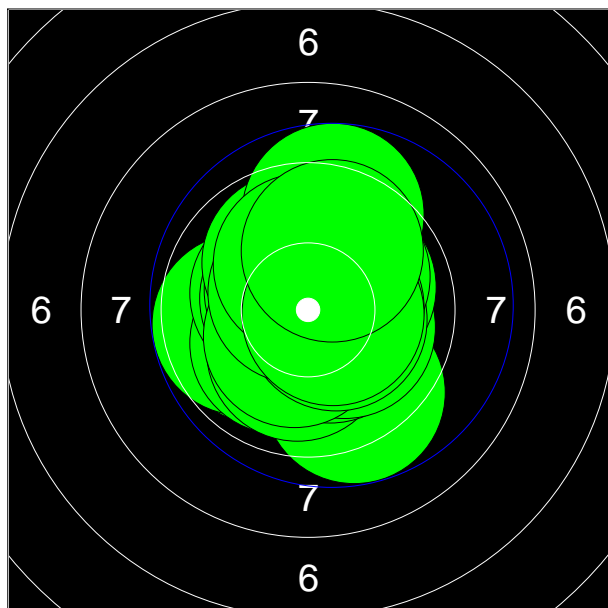

Megalink - Ballistic test

Lane: 144 Card: 60 Series: 0

ZIA R&P

CCI Practice Ammo

Number of shots: 40
 Gauge: 5.6 mm
 Width: 12.1 mm
 Height: 12.2 mm
 Group diameter: 13.4 mm
 Average Radius: 2.0 mm
 Average bullet speed: *
 Bullet speed standard deviation: *

*Speed of bullet [m/s]

Megalink - Ballistic test

Lane: 144 Card: 57 Series: 0

ZIA R&P

CENTER-X 604831

Number of shots: 20
 Gauge: 5.6 mm
 Width: 9.0 mm
 Height: 8.6 mm
 Group diameter: 9.6 mm
 Average Radius: 0.9 mm
 Average bullet speed: *
 Bullet speed standard deviation: *

Shot	X [mm]	Y [mm]	Speed*	Value
1	0.30	-0.52	na	10.7x
2	-1.07	-0.01	na	10.5x
3	-0.19	-0.24	na	10.8x
4	-0.23	0.49	na	10.7x
5	1.09	-0.89	na	10.4x
6	-0.49	0.07	na	10.7x
7	-0.06	0.38	na	10.8x
8	-0.72	-0.09	na	10.7x
9	-1.62	0.24	na	10.3x
10	-0.38	-0.07	na	10.8x
11	0.33	-0.31	na	10.8x
12	-0.46	-0.35	na	10.7x
13	1.77	-1.85	na	9.9
14	0.05	-0.55	na	10.7x
15	-0.12	0.80	na	10.6x
16	-0.04	0.95	na	10.6x
17	1.03	0.01	na	10.5x
18	-0.47	1.18	na	10.4x
19	0.73	0.17	na	10.6x
20	0.56	0.61	na	10.6x
Total				199

*Speed of bullet [m/s]

Megalink - Ballistic test

Lane: 144 Card: 57 Series: 0

ZIA R&P

CENTER-X 604831

Number of shots: 42
 Gauge: 5.6 mm
 Width: 9.0 mm
 Height: 11.0 mm
 Group diameter: 11.1 mm
 Average Radius: 1.1 mm
 Average bullet speed: *
 Bullet speed standard deviation: *